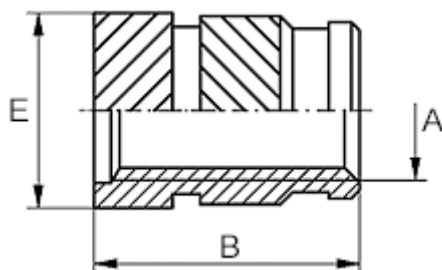

Data Sheet

Article number: 12860000020800

Description: KLEE-coil 860 000 020.800
M2 Brass

Measures

Female thread A	= M2
Length B	= 4.0
Min distance to edge	= 2.0
Outer diameter E	= 3.6
Recommended bore diameter W +0.1	= 3.2